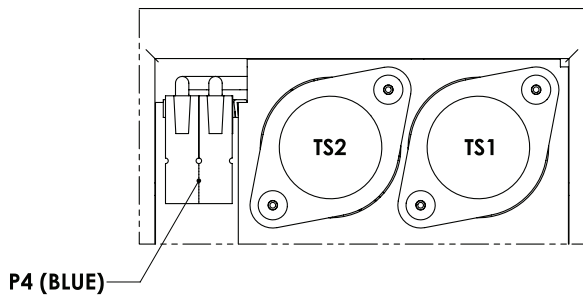

HCU-1 – 28 VDC Single Connector Heater Control Unit

BACK VIEW
(CROPPED)

ELECTRICAL SCHEMATIC

*For use with Concorde RG-390EH, RG-380E/44H & RG-380E/60H heated series of batteries

HCU-1 Heater Control Unit