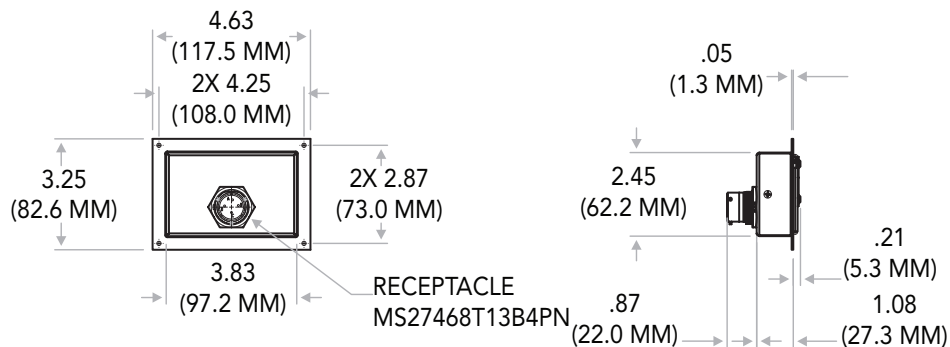

HCU-1 – 28 VDC Single Connector Heater Control Unit

BACK VIEW
(CROPPED)

ELECTRICAL SCHEMATIC

*For use with Concorde RG-390EH, RG-380E/44H & RG-380E/60H heated series of batteries

HCU-1 Heater Control Unit