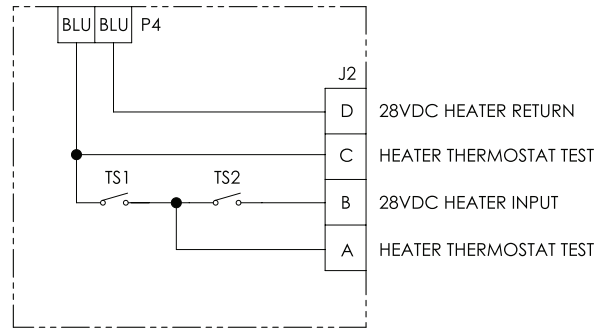

HCU-1 – 28 VDC Single Connector Heater Control Unit

BACK VIEW
(CROPPED)

ELECTRICAL SCHEMATIC

*For use with Concorde RG-390EH, RG-380E/44H & RG-380E/60H heated series of batteries

HCU-1 Heater Control Unit