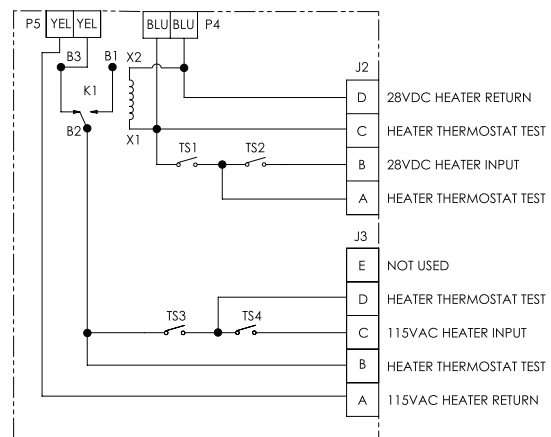

HCU-4 115 VAC and 28 VDC Dual Connector Heater Control Unit

BACK VIEW
 (CROPPED)

ELECTRICAL SCHEMATIC

*For use with Concorde RG-390EH, RG-380E/44H & RG-380/60H heated series of batteries.

Heater Control Unit HCU-4