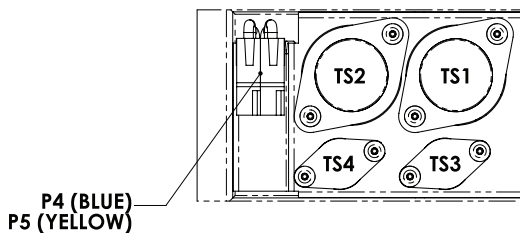

HCU-4 115 VAC and 28 VDC Dual Connector Heater Control Unit

BACK VIEW
 (CROPPED)

ELECTRICAL SCHEMATIC

*For use with Concorde RG-390EH, RG-380E/44H & RG-380/60H heated series of batteries.

Heater Control Unit HCU-4