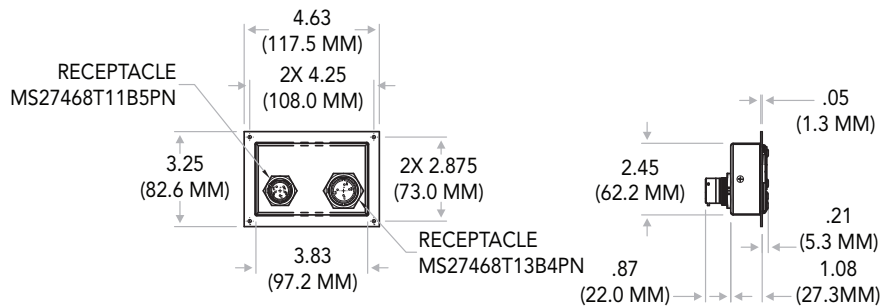

HCU-4 115 VAC and 28 VDC Dual Connector Heater Control Unit

BACK VIEW
 (CROPPED)

ELECTRICAL SCHEMATIC

*For use with Concorde RG-390EH, RG-380E/44H & RG-380/60H heated series of batteries.

Heater Control Unit HCU-4